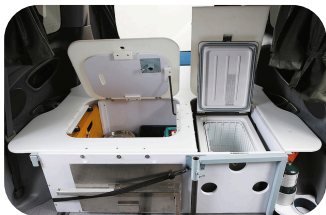

Internal storage and fridge