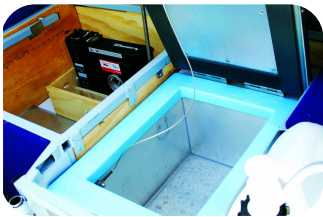

The ultimate all-in-one solution!

Internal storage and fridge